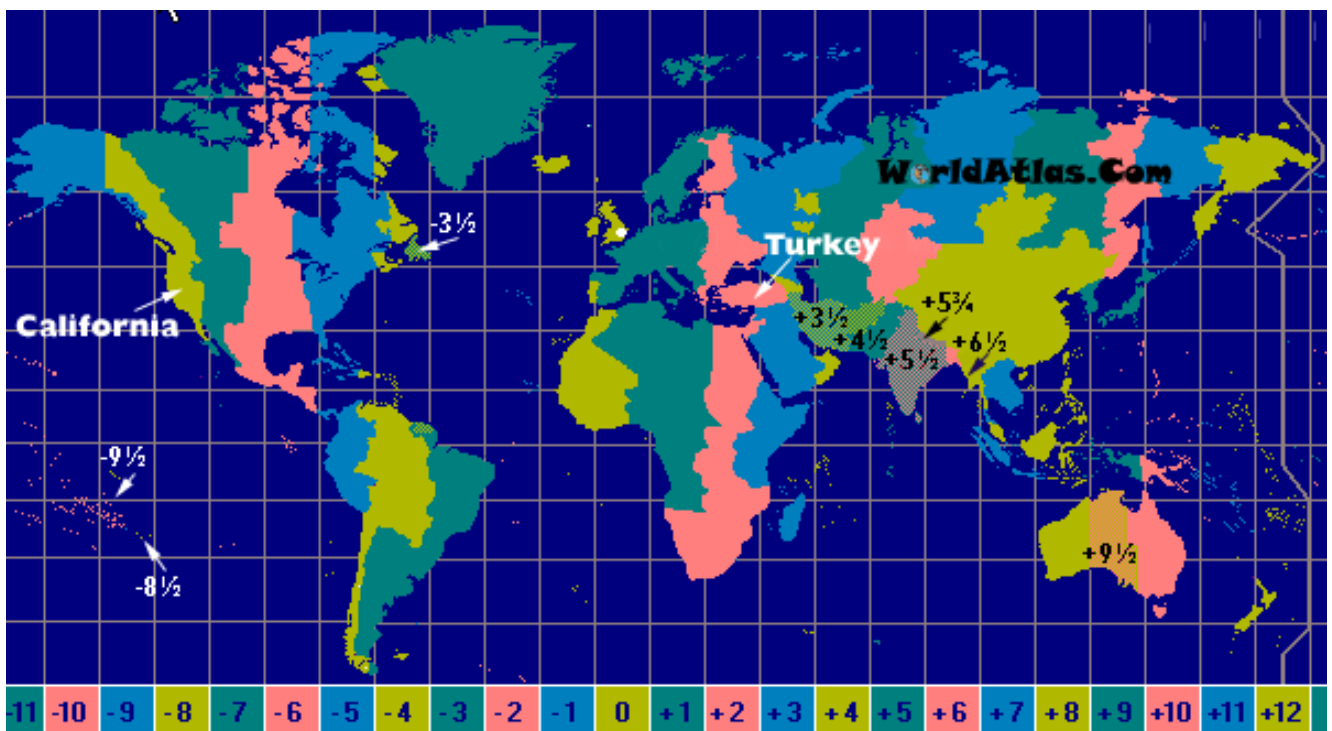

Timezone Table

Version 11.1

1 Standard Time Zone Table

Time zone entries in the standard season table (version 11.1).

No.	City / State	UTC Offset	DST	Standard → DST	DST → Standard
00	UTC (GMT), Monrovia	0	No		
01	London, Dublin, Lisbon	0	Yes	Last Sun. Mar. (01:00)	Last Sun. Oct. (02:00)
02	Brussels, Amsterdam, Berlin, Bern, Copenhagen, Madrid, Oslo, Paris, Rome, Stockholm, Vienna, Belgrade, Bratislava, Budapest, Ljubljana, Prague, Sarajevo, Warsaw, Zagreb	+1	Yes	Last Sun. Mar. (02:00)	Last Sun. Oct. (03:00)
03	Athens, Helsinki, Riga, Tallinn, Sofia, Vilnius	+2	Yes	Last Sun. Mar. (03:00)	Last Sun. Oct. (04:00)
04	Bucharest	+2	Yes	Last Sun. Mar. (03:00)	Last Sun. Oct. (04:00)
05	Pretoria, Harare, Kaliningrad	+2	No		
06	Amman	+2	Yes	Last Thu. Mar. (23:59)	Last Fri. Oct. (01:00)
07	UTC (GMT)	0	No		
08	Istanbul, Kuwait City, Minsk, Moscow, Saint Petersburg, Volgograd	+3	No		
09	Praia, Cape Verde	-1	No		
10	UTC (GMT)	0	No		
11	Abu Dhabi, Muscat, Tbilisi, Samara	+4	No		
12	Kabul	+4.5	No		
13	Adamstown (Pitcairn Is.)	-8	No		
14	Tashkent, Islamabad, Karachi, Yekaterinburg	+5	No		
15	Mumbai, Kolkata, Chennai, New Delhi, Colombo	+5.5	No		
16	Astana, Thimphu, Dhaka, Novosibirsk	+6	No		
17	Bangkok, Hanoi, Jakarta, Krasnoyarsk	+7	No		
18	Beijing, Hong Kong, Singapore, Taipei, Irkutsk	+8	No		
19	Tokyo, Seoul, Yakutsk	+9	No		
20	Gambier Island	-9	No		
21	South Australia: Adelaide	+9.5	Yes	1 st Sun. Oct (02:00)	1 st Sun. Apr. (03:00)
22	Northern Territory: Darwin	+9.5	No		
23	Brisbane, Guam, Port Moresby, Vladivostok	+10	No		
24	Sydney, Canberra, Melbourne, Tasmania: Hobart	+10	Yes	1 st Sun. Oct. (02:00)	1 st Sun. Apr. (03:00)
25	UTC (GMT)	0	No		
26	UTC (GMT)	0	No		
27	Honiara (Solomon Is.), Magadan, Noumea (New Caledonia)	+11	No		
28	Auckland, Wellington	+12	Yes	Last Sun. Sep. (02:00)	1 st Sun. Apr. (03:00)
29	Majuro (Marshall Is.), Anadyr	+12	No		
30	Azores	-1	Yes	Last Sun. Mar. (00:00)	Last Sun. Oct. (01:00)
31	Middle Atlantic	-2	No		
32	UTC (GMT)	0	No		
33	Brasilia, Buenos Aires	-3	No		
34	Newfoundland	-3.5	Yes	2 nd Sun. Mar. (02:00)	1 st Sun. Nov. (02:00)
35	Atlantic Time (Canada)	-4	Yes	2 nd Sun. Mar. (02:00)	1 st Sun. Nov. (02:00)
36	La Paz	-4	No		
37	Bogota, Lima, Quito	-5	No		
38	New York, Eastern Time (US & Canada)	-5	Yes	2 nd Sun. Mar. (02:00)	1 st Sun. Nov. (02:00)
39	Chicago, Central Time (US & Canada)	-6	Yes	2 nd Sun. Mar. (02:00)	1 st Sun. Nov. (02:00)